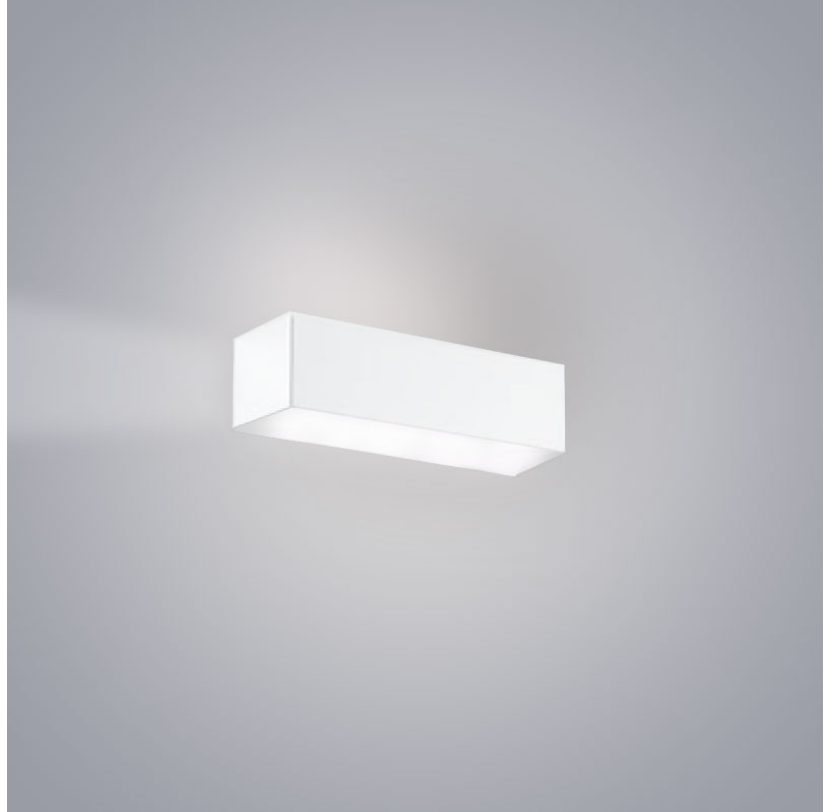

TOY SURFACE

D83137

GENERAL

Series: Toy
Brand: Panzeri
Division: Design
Mounting Type: Surface
Mounting Location: Wall
Subcategory: Ambient

PHYSICAL

Shape: Rectangle
Length (mm): 250
Length (in): 9 ⁷/₁₆
Height (mm): 70
Height (in): 2 ³/₄
Extension (mm): 85
Extension (in): 3 ¹/₄
Light Distribution: Direct / Indirect
Weight (kg): 0.9
Weight (lbs): 2
Diffuser: Frost White Glass
Fixture Finish: WHI
Fixture Material: Metal

ELECTRICAL

Number of Lamps: 1
Lamp Type: CFL
Bulb Included: Bulb Not Included
Total Output Wattage (W): 26
Max. Wattage Per Lamp (W): 26
Lamp Base: GX24-q3
Dimming: Non-Dimmable
Driver Included: Yes
Driver Type: Ballast - 120Vac - Non-dimming
Input Voltage (V): 120

LED

OPTICAL

RATINGS AND CERTIFICATIONS

Certified By: CSA Certified to UL and CSA Standards
IP rating: IP40