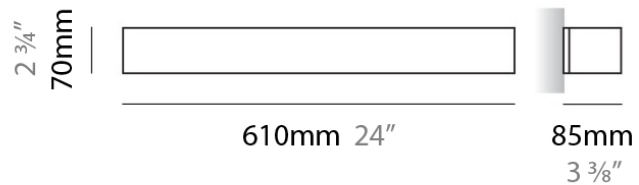

TOY SURFACE

D83142

GENERAL

Series: Toy
Brand: Panzeri
Division: Design
Mounting Type: Surface
Mounting Location: Wall
Subcategory: Ambient

PHYSICAL

Shape: Rectangle
Length (mm): 610
Length (in): 24
Height (mm): 70
Height (in): 2 3/4
Extension (mm): 85
Extension (in): 3 3/8
Light Distribution: Direct / Indirect
Weight (kg): 2.7
Weight (lbs): 6
Diffuser: Frost White Glass
Fixture Finish: SST
Fixture Material: Metal

ELECTRICAL

Number of Lamps: 1
Lamp Type: LED Retrofit / CFL
Bulb Included: Bulb Not Included
Total Output Wattage (W): 30 / 55
Max. Wattage Per Lamp (W): 30 / 55
Lamp Base: GX24-q3
Driver Included: Yes
Driver Type: Ballast - 120Vac - Non-dimming
Input Voltage (V): 120

LED

OPTICAL

RATINGS AND CERTIFICATIONS

Certified By: CSA Certified to UL and CSA Standards
IP rating: IP40