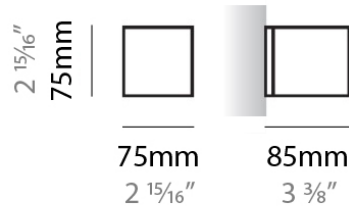

PROJECT	
TYPE	
NOTES	
QUANTITY	
DATE	

TOY SURFACE

D83147-MSS

GENERAL

Series: Toy
Brand: Panzeri
Division: Design
Mounting Type: Surface
Mounting Location: Wall

PHYSICAL

Shape: Square
Length (mm): 75
Length (in): 2 ¹⁵/₁₆
Height (mm): 75
Height (in): 2 ¹⁵/₁₆
Extension (mm): 85
Extension (in): 3 ³/₈
Light Distribution: Direct / Indirect
Weight (kg): 0.6
Weight (lbs): 1
Diffuser: Frost White Glass
Fixture Material: Metal

ELECTRICAL

Number of Lamps: 1
Lamp Type: LED Retrofit / Halogen
Bulb Included: Bulb Not Included
Total Output Wattage (W): 3 / 35
Max. Wattage Per Lamp (W): 3 / 35
Lamp Base: G9
Input Voltage (V): 120

LED

Nominal Lumen (lm): 650

OPTICAL

RATINGS AND CERTIFICATIONS

Certified By: CSA Certified to UL and CSA Standards
IP rating: IP20