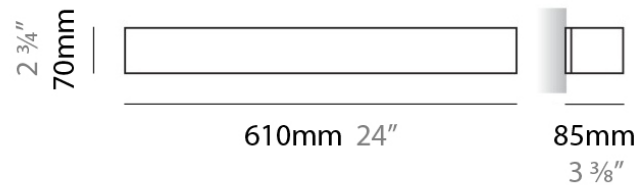

TOY SURFACE

D83141

GENERAL

Series: Toy
Brand: Panzeri
Division: Design
Mounting Type: Surface
Mounting Location: Wall
Subcategory: Ambient

PHYSICAL

Shape: Rectangle
Length (mm): 610
Length (in): 24
Height (mm): 70
Height (in): 2 3/4
Extension (mm): 85
Extension (in): 3 3/8
Light Distribution: Direct / Indirect
Weight (kg): 2.7
Weight (lbs): 6
Diffuser: Frost White Glass
Fixture Finish: SST
Fixture Material: Metal

ELECTRICAL

Number of Lamps: 1
Lamp Type: LED Retrofit / CFL
Bulb Included: Bulb Not Included
Total Output Wattage (W): 30 / 55
Max. Wattage Per Lamp (W): 30 / 55
Lamp Base: GX24-q3
Driver Included: Yes
Driver Type: Ballast - 120Vac - Non-dimming
Input Voltage (V): 120

LED

OPTICAL

RATINGS AND CERTIFICATIONS

Certified By: CSA Certified to UL and CSA Standards
IP rating: IP40