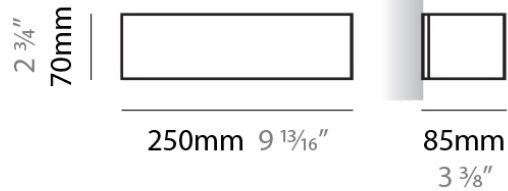

TOY SURFACE

D83139

GENERAL

Series: Toy _____
Brand: Panzeri _____
Division: Design _____
Mounting Type: Surface _____
Mounting Location: Wall _____
Subcategory: Ambient _____

PHYSICAL

Shape: Rectangle _____
Length (mm): 250 _____
Length (in): 9 ⁷/₁₆ _____
Height (mm): 70 _____
Height (in): 2 ³/₄ _____
Extension (mm): 85 _____
Extension (in): 3 ¹/₄ _____
Light Distribution: Direct / Indirect _____
Weight (kg): 0.9 _____
Weight (lbs): 2 _____
Diffuser: Frost White Glass _____
Fixture Finish: SST _____
Fixture Material: Metal _____

ELECTRICAL

Number of Lamps: 1 _____
Lamp Type: CFL _____
Bulb Included: Bulb Not Included _____
Total Output Wattage (W): 26 _____
Max. Wattage Per Lamp (W): 26 _____
Lamp Base: GX24-q3 _____
Driver Included: Yes _____
Driver Type: Ballast - 120Vac - Non-dimming _____
Input Voltage (V): 120 _____

LED

OPTICAL

RATINGS AND CERTIFICATIONS

Certified By: CSA Certified to UL and CSA Standards _____
IP rating: IP40 _____