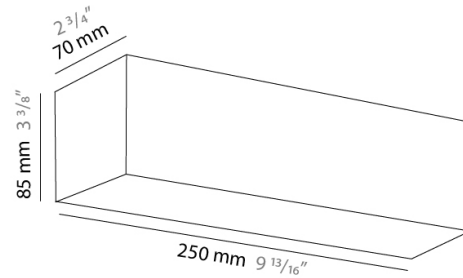

TOY SURFACE

D83281-WHI

GENERAL

Series: Toy _____

Brand: Panzeri _____

Division: Design _____

Mounting Type: Surface _____

Mounting Location: Wall _____

PHYSICAL

Shape: Rectangle _____

Length (mm): 250 _____

Length (in): $9 \frac{13}{16}$ _____

Height (mm): 70 _____

Height (in): $2 \frac{3}{4}$ _____

Extension (mm): 85 _____

Extension (in): $3 \frac{3}{8}$ _____

Light Distribution: Direct / Indirect _____

Weight (kg): 0.82 _____

Weight (lbs): 1.8 _____

Diffuser: Frost White Glass _____

Fixture Material: Metal _____

ELECTRICAL

Lamp Type: LED _____

Input Wattage (W): 13 _____

Total Output Wattage (W): 12 _____

Driver Included: Yes _____

Driver Type: Integral LED driver, 700mA (Dimming and 277V options available with remote driver sold separately) _____

LED

Color Temperature (°K): 3000 _____

Max. Delivered Lumen (lm): 938 _____

Nominal Lumen (lm): 2 x 730lm _____

CRI: >80 CRI _____

OPTICAL

RATINGS AND CERTIFICATIONS

Certified By: CSA Certified to UL and CSA Standards _____

IP rating: IP20 _____